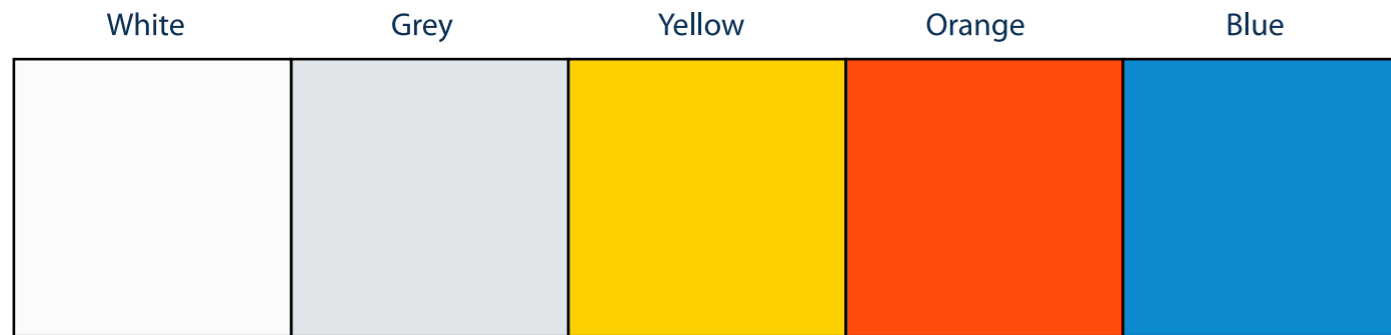

weta

Colour Selector Guide

STANDARD COLOURS

These colours are usually available from stock, subject to shipping time.

CUSTOM COLOURS

The hull, ama or deck can be produced in the colours in the chart below. Note that this will require an additional cost (depending on the number of colours) with a 25% deposit in advance and longer production time - please contact your dealer for details. Examples of Wetas in standard and custom colours can be found at wetamarine.com/weta-in-action/

Weta White	Weta Grey	9049 Dove Grey 10%	9616 Whisper Grey 12%	9055 Mist Grey CA 8%	9678 Deep Mist CA 4%	2044 Almond Ivory	2634 Classice Citrus CA 10%	2620 Polypipe Yellow 12%
2047 Broken White 20%	2008 Sandstone 14%	2059 Sand 7%	3018 Hawaiian Cream 14%	6068 Saffron Yellow 17%	Weta Yellow	4105 Flame 12%	Weta Orange	5024 Tangerine 18%
4084 Ribbon Pink 10%	4166 Hot Pink 12%	4617 Whisper Peach FW	4056 Apricot	3042 Honey Fawn CA 8%	3555 New Ivory 8%	4680 Deep Apricot 8%	4046 Dusty Peach 8%	3043 Beige 5%
7031 Avacado FW 8%	7089 Neon 8%	7032 Fern Green 6%	8037 Sky Blue 8%	8880 Athol Blue 6%	8883 Aqua Blue 6%	8036 Arctic Blue 17%	8881 Lagoon Blue 6%	Weta Blue